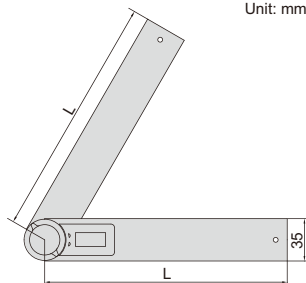

DIGITAL PROTRACTORS

2176-300

- Buttons: on/off, zero
- With clamping screw to lock the blades
- Graduation of blade: 1mm and 1/32"
- Made of stainless steel
- CR2032 battery
- Automatic power off

Code	Size(L)	Range	Resolution	Accuracy
2176-200	200mm	0-360°	0.1°	±0.3°
2176-300	300mm	0-360°	0.1°	±0.3°